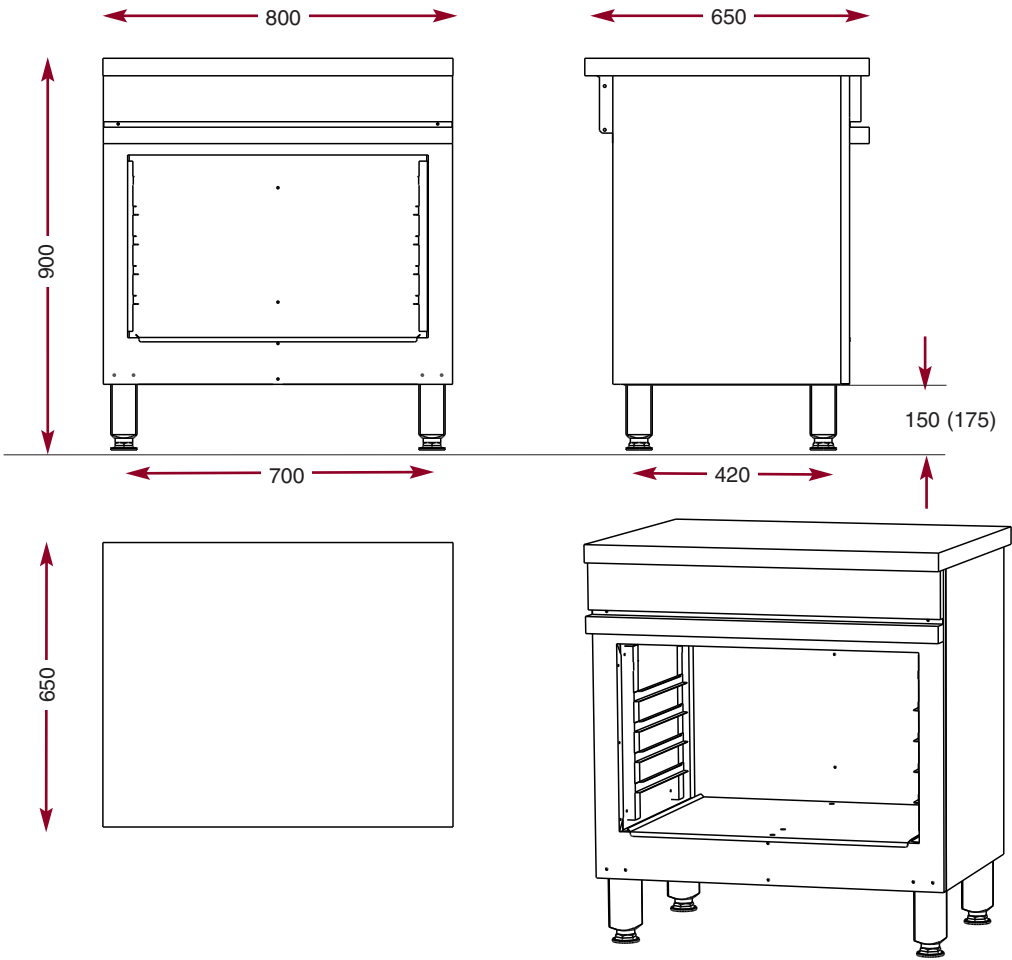

Cupboard, work top

CMA 800 P. Open Storage Unit.

- Stainless steel worktop 800 x 650 mm.
- Open bay.
- Supplied without shelves.

CMA 800 P W 800 - D 650 - H 900

Shelving supports option - 5 levels - takes
Gastronorm 1/1 containers.

ECH 804

Open storage unit.

CMA 800 P

The Chef's Choice.